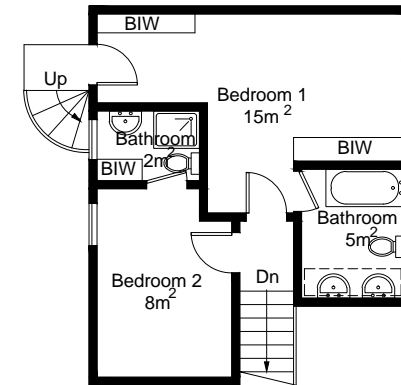

Ladera de Burriana - Team España

 = Reduced headroom below 1.5m / 5'0

First Floor

Basement

Ground Floor

Illustration for identification purposes only, measurements are approximate, not to scale. FloorplansUsketch.com © 2015 (ID204065)