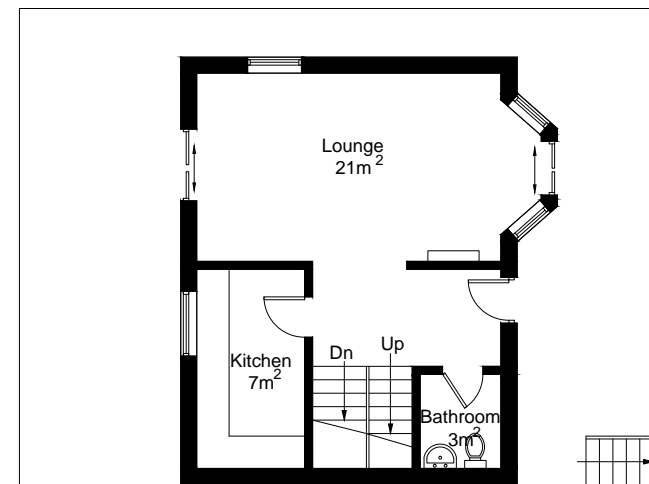

# Ladera de Burriana - Team España

 = Reduced headroom below 1.5m / 5'0

**First Floor**

**Basement**

**Ground Floor**

Illustration for identification purposes only, measurements are approximate, not to scale. FloorplansUsketch.com © 2015 (ID204065)