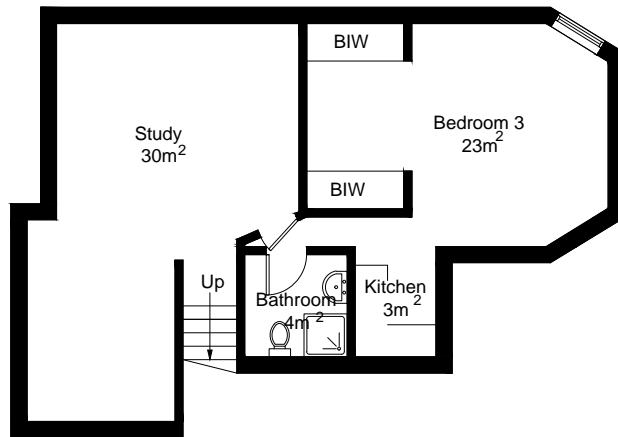

# Ladera de Burriana - Team España

 = Reduced headroom below 1.5m / 5'0

**First Floor**

**Basement**

**Ground Floor**

Illustration for identification purposes only, measurements are approximate, not to scale. FloorplansUsketch.com © 2015 (ID204065)