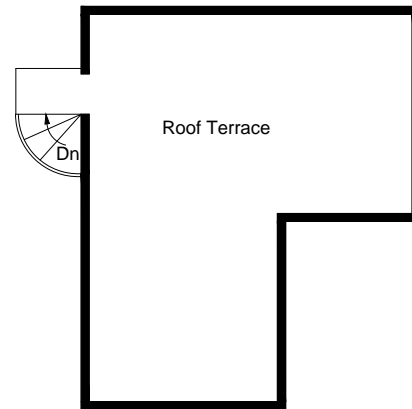

Ladera de Burriana - Team España

 = Reduced headroom below 1.5m / 5'0

First Floor

Basement

Ground Floor

Illustration for identification purposes only, measurements are approximate, not to scale. FloorplansUsketch.com © 2015 (ID204065)