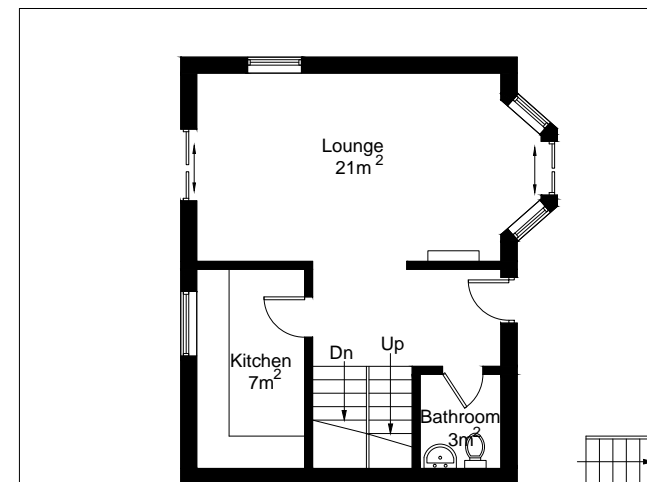

Ladera de Burriana - Team España

 = Reduced headroom below 1.5m / 5'0

First Floor

Basement

Ground Floor

Illustration for identification purposes only, measurements are approximate, not to scale. FloorplansUsketch.com © 2015 (ID204065)