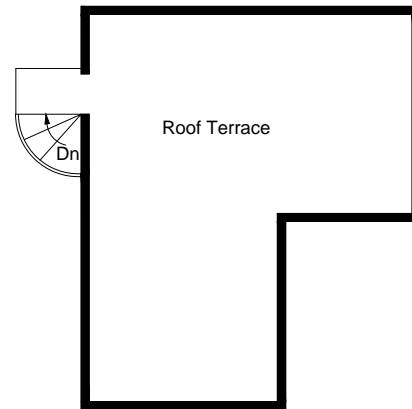

# Ladera de Burriana - Team España

 = Reduced headroom below 1.5m / 5'0

**First Floor**

**Basement**

**Ground Floor**

Illustration for identification purposes only, measurements are approximate, not to scale. FloorplansUsketch.com © 2015 (ID204065)