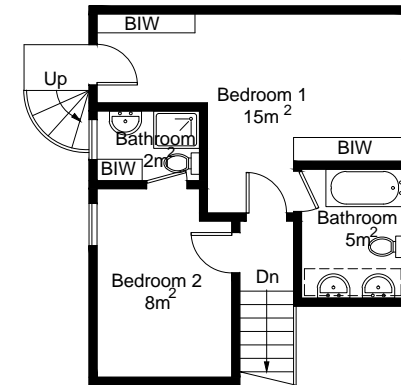

# Ladera de Burriana - Team España

 = Reduced headroom below 1.5m / 5'0

**First Floor**

**Basement**

**Ground Floor**

Illustration for identification purposes only, measurements are approximate, not to scale. FloorplansUsketch.com © 2015 (ID204065)