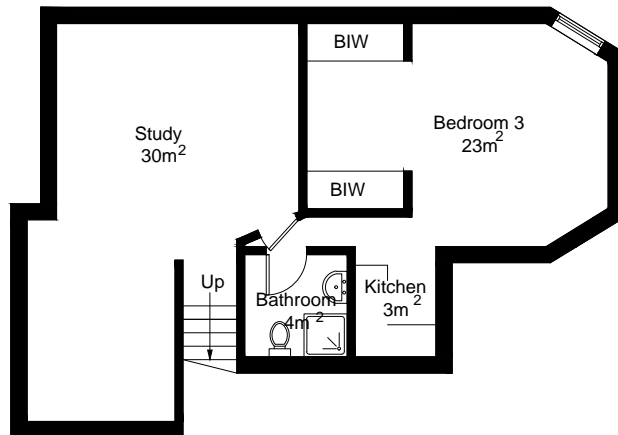

Ladera de Burriana - Team España

 = Reduced headroom below 1.5m / 5'0

First Floor

Basement

Ground Floor

Illustration for identification purposes only, measurements are approximate, not to scale. FloorplansUsketch.com © 2015 (ID204065)